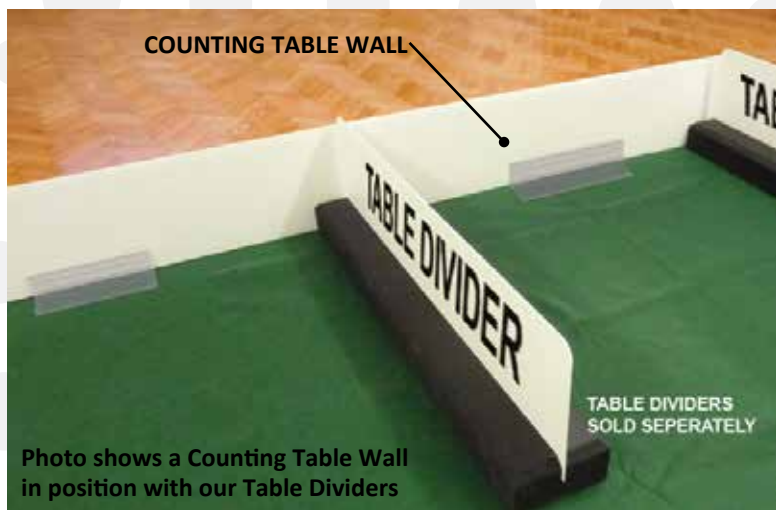

Counting Table Wall Prices

4ft (1220mm) long	
1-10	£13 each
11-30	£12 each
31+	£11 each
6ft (1835mm) long	
1-10	£20 each
11-30	£19 each
31+	£17 each
8ft (2440mm) long	
1-10	£23 each
11-30	£22 each
31+	£20 each