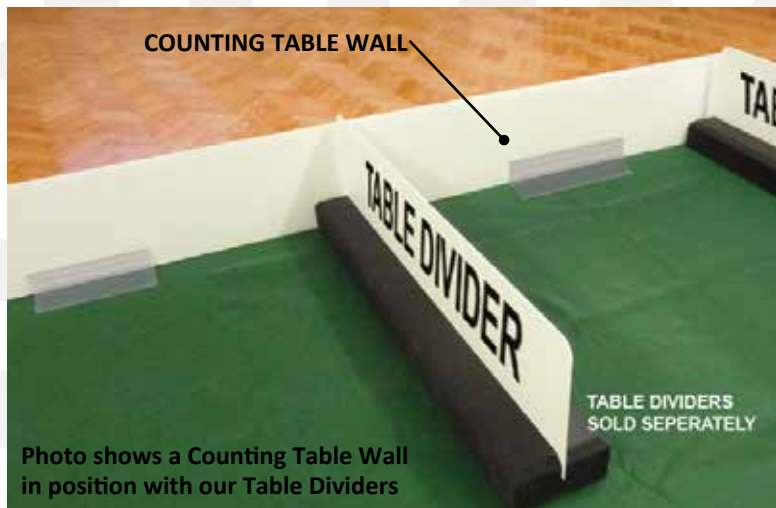

Counting Table Wall Prices

4ft (1220mm) long	
1-10	£13 each
11-30	£12 each
31+	£11 each
6ft (1835mm) long	
1-10	£20 each
11-30	£19 each
31+	£17 each
8ft (2440mm) long	
1-10	£23 each
11-30	£22 each
31+	£20 each