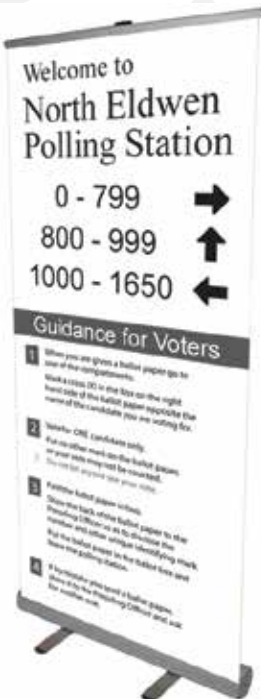

Visual display area: 850 x 2000mm

Overall dimensions: 900 x 280 x 2100mm (in use)

Overall dimensions: 920 x 140 x 1400mm (in storage case)

■ Pop-up Information Display Price: £69.00 each

Table Dividers

- Up 30" long (sized to suit).
- 4" wide x 2" deep wooden base.
- 6" tall white plastic insert with rounded corners for safety.
- Inserts blank as standard but can be printed with any text or numbering system onto them at no extra cost.
- We can accommodate any bespoke design requirements you may have.
- Black painted base as standard.

One of our most popular products, the table dividers are priced for up to 30" long but can be manufactured to any length you require. Transparent inserts are available at extra cost (PoA).

Table Divider Prices