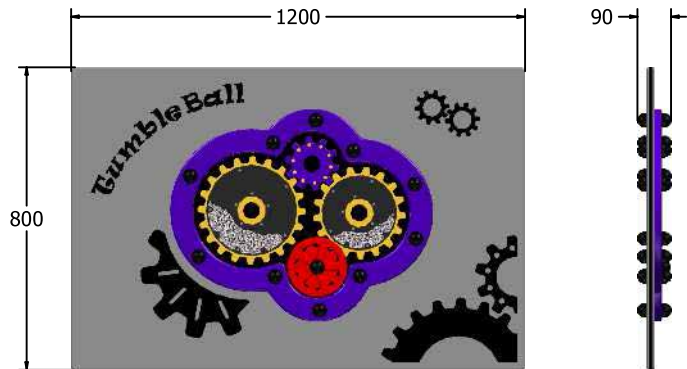

## Tumble Ball Cog NGP Play Panel

Designed to British & European Standard BS EN 1176

Supplied as panel only.

FTUMBLE6NGP-B

FITUMBLE3NGP-B

Age Range: 2+ Years  
 Largest Part: FITUMBLE6NGP-B - 800x595  
 Heaviest Part: FITUMBLE6NGP-B - 24.5Kg  
 Total Weight: FITUMBLE6NGP-B - 24.5Kg  
 Surfacing : N/A

Minimum Inspection Schedule	
Inspection Type	Inspection Frequency
Visual	Every Month
Functionality	Every Month
Comprehensive	Every 6 Months

Age Range: 2+ Years  
 Largest Part: FITUMBLE3NGP-B - 1200x800  
 Heaviest Part: FITUMBLE3NGP-B - 32Kg  
 Total Weight: FITUMBLE3NGP-B - 32Kg  
 Surfacing : N/A