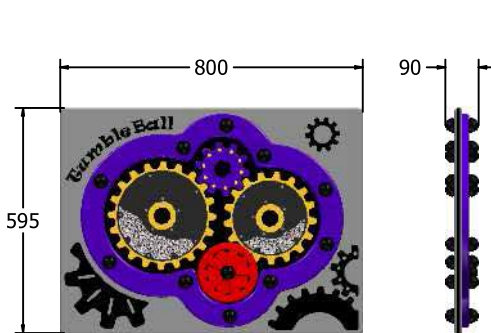

## Tumble Ball Cog NGP Play Panel

Designed to British & European Standard BS EN 1176

Supplied as panel only.

FTUMBLE6NGP-B

FITUMBLE3NGP-B

Age Range: 2+ Years  
 Largest Part: FITUMBLE6NGP-B - 800x595  
 Heaviest Part: FITUMBLE6NGP-B - 24.5Kg  
 Total Weight: FITUMBLE6NGP-B - 24.5Kg  
 Surfacing : N/A

Minimum Inspection Schedule	
Inspection Type	Inspection Frequency
Visual	Every Month
Functionality	Every Month
Comprehensive	Every 6 Months

Age Range: 2+ Years  
 Largest Part: FITUMBLE3NGP-B - 1200x800  
 Heaviest Part: FITUMBLE3NGP-B - 32Kg  
 Total Weight: FITUMBLE3NGP-B - 32Kg  
 Surfacing : N/A

Material: **Design Panel** - High Density Polyethylene (HDPE) with orange peel texture finish, available in 12, 15 & 19mm two colour HDPE

Colour Choices: **Design Panel** - Broad selection available, visit the website below for further details