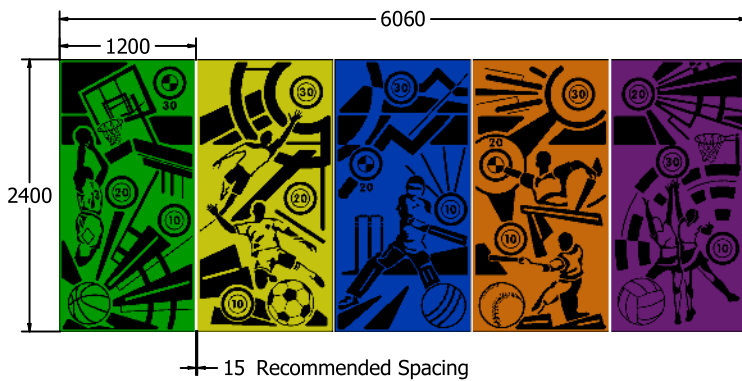

Product Information

Sports Wall Target Panels

FITPSET5 - Sports Wall 5 Panel Set

FITPBB
Basketball Sports Wall

FITPFB
Football Sports Wall

FITPCR
Cricket Sports Wall

FITPRD
Rounders Sports Wall

FITPNB
Netball Sports Wall

Wall Mounted

Mesh Mounted

Post Mounted

Supplied as panel only.

- Designed to British & European Standard BS EN 1176
- 5 different sports appealing to both boys and girls
- Available individually or in a set of 5
- Can be post, wall or mesh mounted (fixings not included)
- Creates a focused area for ball games
- Brings new interest to walls and Multi-Use Games Areas
- Individual panel size - 1200mm wide x 2400mm tall
- Available in 15 or 19mm thick HDPE

Age Range: 2+ Years
 Largest Part: 1200x2400 (thickness dependent on colour choice)
 Heaviest Part: 50 Kg per panel
 Total Weight: 50 Kg (250Kg set of 5)
 Surfacing : N/A

Minimum Inspection Schedule	
Inspection Type	Inspection Frequency
Visual	Every Month
Functionality	Every Month
Comprehensive	Every 6 Months