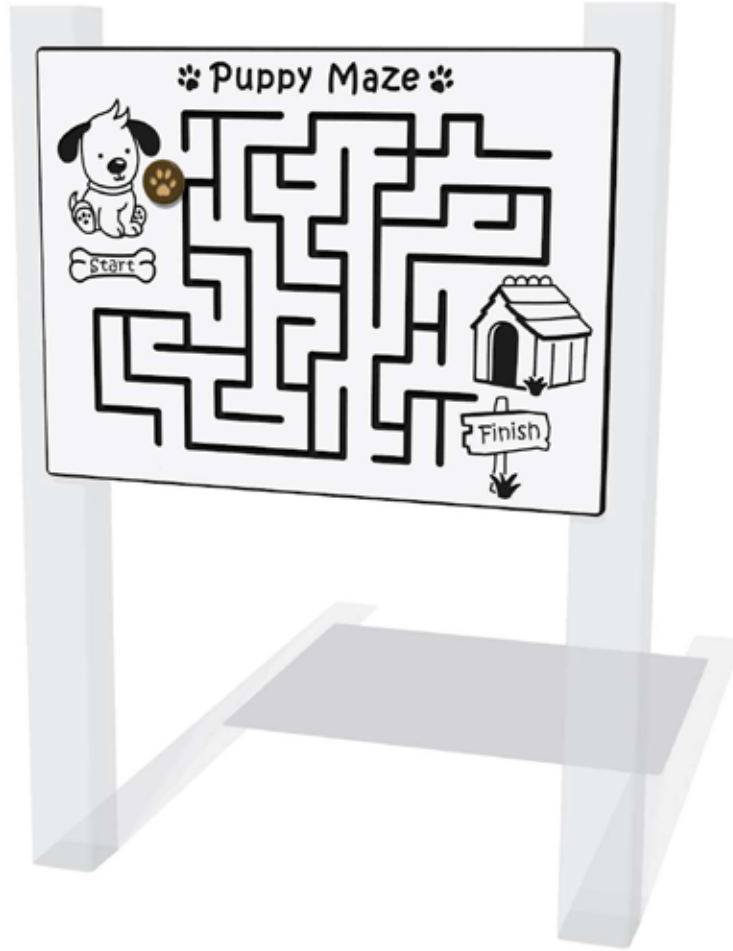

Product Information

Puppy Counter Maze Play Panel

Designed to British & European Standard BS EN 1176

Supplied as panel only.

FIPUPMAZE6

FIPUPMAZE3

Age Range: 2+ Years
 Largest Part: FIPUPMAZE6 - 800x595x28
 Heaviest Part: FIPUPMAZE6 - 7.9Kg
 Total Weight: FIPUPMAZE6 - 7.9Kg
 Surfacing : N/A

Minimum Inspection Schedule	
Inspection Type	Inspection Frequency
Visual	Every Month
Functionality	Every Month
Comprehensive	Every 6 Months

Age Range: 2+ Years
 Largest Part: FIPUPMAZE3 - 1200x800x28
 Heaviest Part: FIPUPMAZE3 - 16.2Kg
 Total Weight: FIPUPMAZE3 - 16.2Kg
 Surfacing : N/A

Material: **Design Panel** - Two Colour High Density Polyethylene (HDPE) with orange peel texture finish

Colour Choices: **Design Panel** - Broad selection available, visit the website below for further details