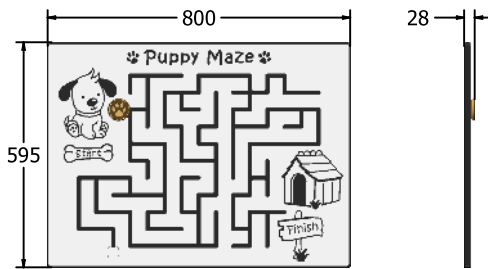

Product Information

Puppy Counter Maze Play Panel

Designed to British & European Standard BS EN 1176

Supplied as panel only.

FIPUPMAZE6

FIPUPMAZE3

Age Range: 2+ Years
 Largest Part: FIPUPMAZE6 - 800x595x28
 Heaviest Part: FIPUPMAZE6 - 7.9Kg
 Total Weight: FIPUPMAZE6 - 7.9Kg
 Surfacing : N/A

Minimum Inspection Schedule	
Inspection Type	Inspection Frequency
Visual	Every Month
Functionality	Every Month
Comprehensive	Every 6 Months

Age Range: 2+ Years
 Largest Part: FIPUPMAZE3 - 1200x800x28
 Heaviest Part: FIPUPMAZE3 - 16.2Kg
 Total Weight: FIPUPMAZE3 - 16.2Kg
 Surfacing : N/A