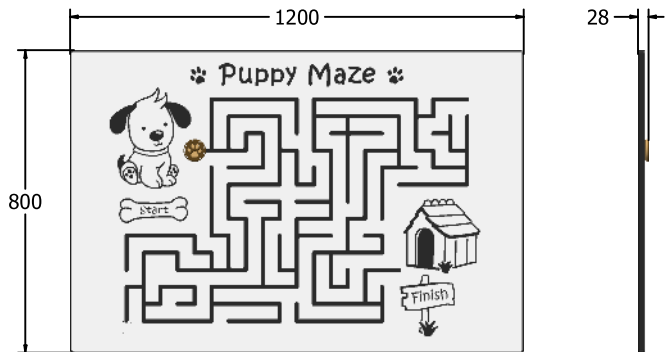

Product Information

Puppy Counter Maze Play Panel

Designed to British & European Standard BS EN 1176

Supplied as panel only.

FIPUPMAZE6

FIPUPMAZE3

Age Range: 2+ Years
 Largest Part: FIPUPMAZE6 - 800x595x28
 Heaviest Part: FIPUPMAZE6 - 7.9Kg
 Total Weight: FIPUPMAZE6 - 7.9Kg
 Surfacing : N/A

Minimum Inspection Schedule	
Inspection Type	Inspection Frequency
Visual	Every Month
Functionality	Every Month
Comprehensive	Every 6 Months

Age Range: 2+ Years
 Largest Part: FIPUPMAZE3 - 1200x800x28
 Heaviest Part: FIPUPMAZE3 - 16.2Kg
 Total Weight: FIPUPMAZE3 - 16.2Kg
 Surfacing : N/A