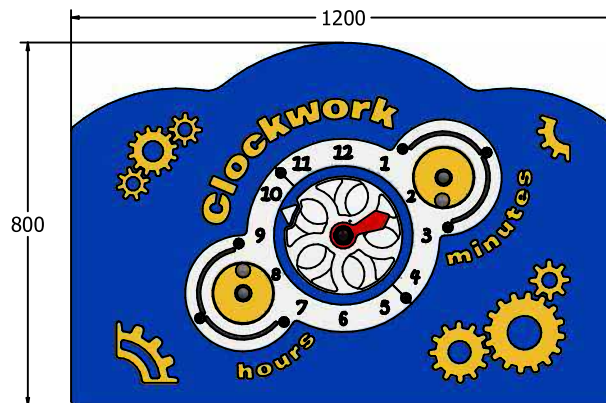

## Clockwork Play Panel

Designed to British & European Standard BS EN 1176

Supplied as panel only

FICWORK6

FICWORK3

Age Range: 2+ Years  
 Largest Part: FICWORK6: 800x595x137  
 Heaviest Part: FICWORK6: 13.2Kg  
 Total Weight: FICWORK6: 13.2Kg  
 Surfacing : N/A

Inspection Schedule	Inspection Frequency
Visual	Every Month
Functionality	Every Month
Comprehensive	Every 6 Months

Age Range: 2+ Years  
 Largest Part: FICWORK3: 1200x800x137  
 Heaviest Part: FICWORK3: 20.4Kg  
 Total Weight: FICWORK3: 20.4Kg  
 Surfacing : N/A