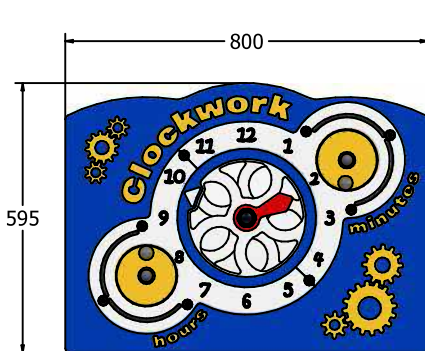

## Clockwork Play Panel

Designed to British & European Standard BS EN 1176

Supplied as panel only

FICWORK6

FICWORK3

Age Range: 2+ Years  
 Largest Part: FICWORK6: 800x595x137  
 Heaviest Part: FICWORK6: 13.2Kg  
 Total Weight: FICWORK6: 13.2Kg  
 Surfacing : N/A

Inspection Schedule	Inspection Frequency
Visual	Every Month
Functionality	Every Month
Comprehensive	Every 6 Months

Age Range: 2+ Years  
 Largest Part: FICWORK3: 1200x800x137  
 Heaviest Part: FICWORK3: 20.4Kg  
 Total Weight: FICWORK3: 20.4Kg  
 Surfacing : N/A