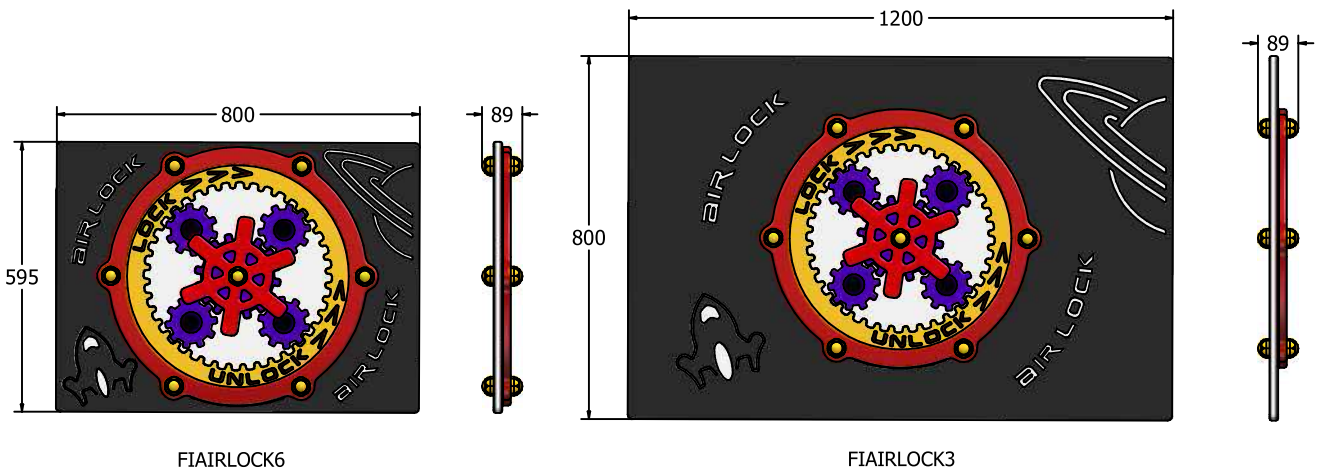

Product Information

Airlock Play Panel

Designed to British & European Standard BS EN 1176

Supplied as panel only

FIAIRLOCK6

FIAIRLOCK3

	FIAIRLOCK6-B	FIAIRLOCK3-B
Age Range:	2+ Years	2+ Years
Largest Part:	800x595	1200x800
Total Weight:	10Kg	19Kg

Inspection Scheduling	Inspection Frequency
Visual	Every Month
Functionality	Every Month
Comprehensive	Every 6 Months

Material: **Design Panel** - High Density Polyethylene (HDPE) with orange peel texture finish, available in 12, 15 & 19mm two colour HDPE

Colour Choices: **Design Panel** - Broad selection available, visit the website below for further details