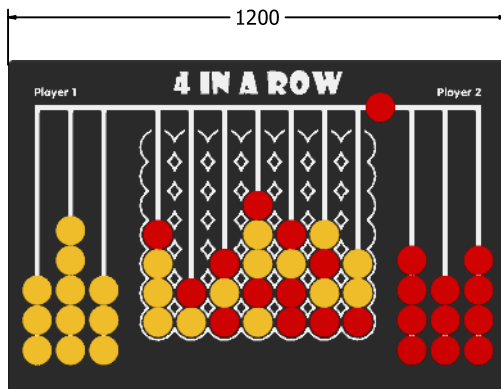

Product Information

FIROW3 - Giant 4-In-A-Row Play Panel

Designed to British & European Standard BS EN 1176

Supplied as panel only.

Age Range: 2+ Years
 Largest Part: FIROW3 - 1200x800
 Heaviest Part: FIROW3 - 17.3Kg
 Total Weight: FIROW3 - 17.3Kg
 Surfacing : N/A