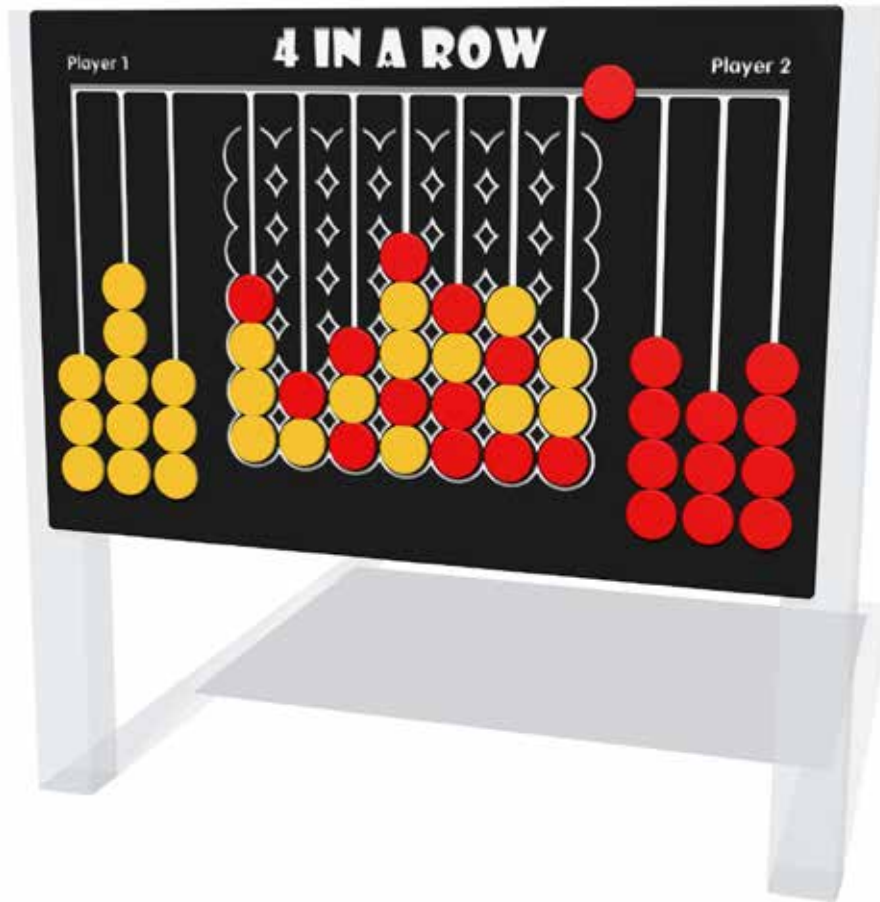

Product Information

FIROW3 - Giant 4-In-A-Row Play Panel

Designed to British & European Standard BS EN 1176

Supplied as panel only.

Age Range: 2+ Years
 Largest Part: FIROW3 - 1200x800
 Heaviest Part: FIROW3 - 17.3Kg
 Total Weight: FIROW3 - 17.3Kg
 Surfacing : N/A

Minimum Inspection Schedule	
Inspection Type	Inspection Frequency
Visual	Every Month
Functionality	Every Month
Comprehensive	Every 6 Months

Material: **Design Panel** - High Density Polyethylene (HDPE) two-colour HDPE with orange peel texture finish

Colour Choices: **Design Panel** - Broad selection available, visit the website below for further details