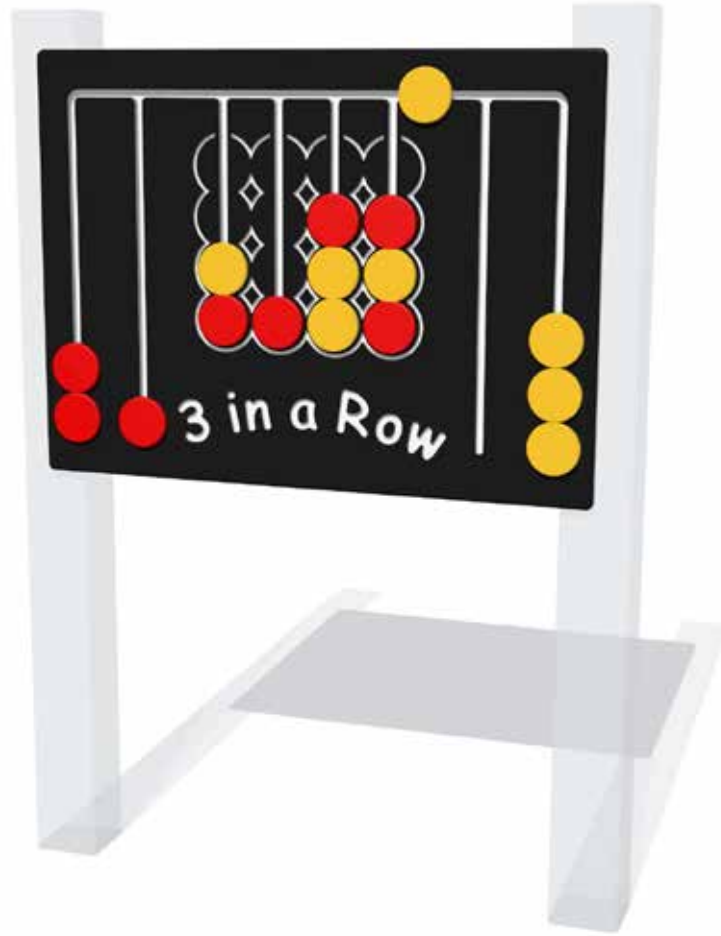

## FIROW6 - 3-in-a-row Play Panel

Designed to British & European Standard BS EN 1176

Supplied as panel only.

Age Range: 2+ Years  
 Largest Part: FIROW6 - 800x595  
 Heaviest Part: FIROW6 - 8.7Kg  
 Total Weight: FIROW6 - 8.7Kg  
 Surfacing : N/A

Material: **Design Panel** - High Density Polyethylene (HDPE) with orange peel texture finish, available in 12, 15 & 19mm two colour HDPE

Colour Choices: **Design Panel** - Broad selection available, visit the website below for further details