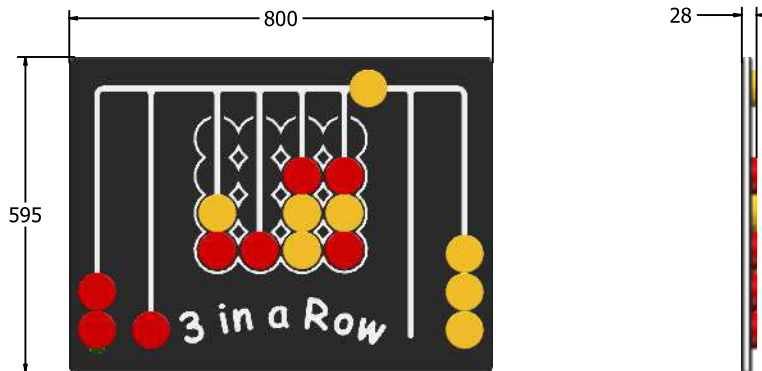

## FIROW6 - 3-in-a-row Play Panel

Designed to British & European Standard BS EN 1176

Supplied as panel only.

Age Range: 2+ Years  
 Largest Part: FIROW6 - 800x595  
 Heaviest Part: FIROW6 - 8.7Kg  
 Total Weight: FIROW6 - 8.7Kg  
 Surfacing : N/A

Material: **Design Panel** - High Density Polyethylene (HDPE) with orange peel texture finish, available in 12, 15 & 19mm two colour HDPE

Colour Choices: **Design Panel** - Broad selection available, visit the website below for further details